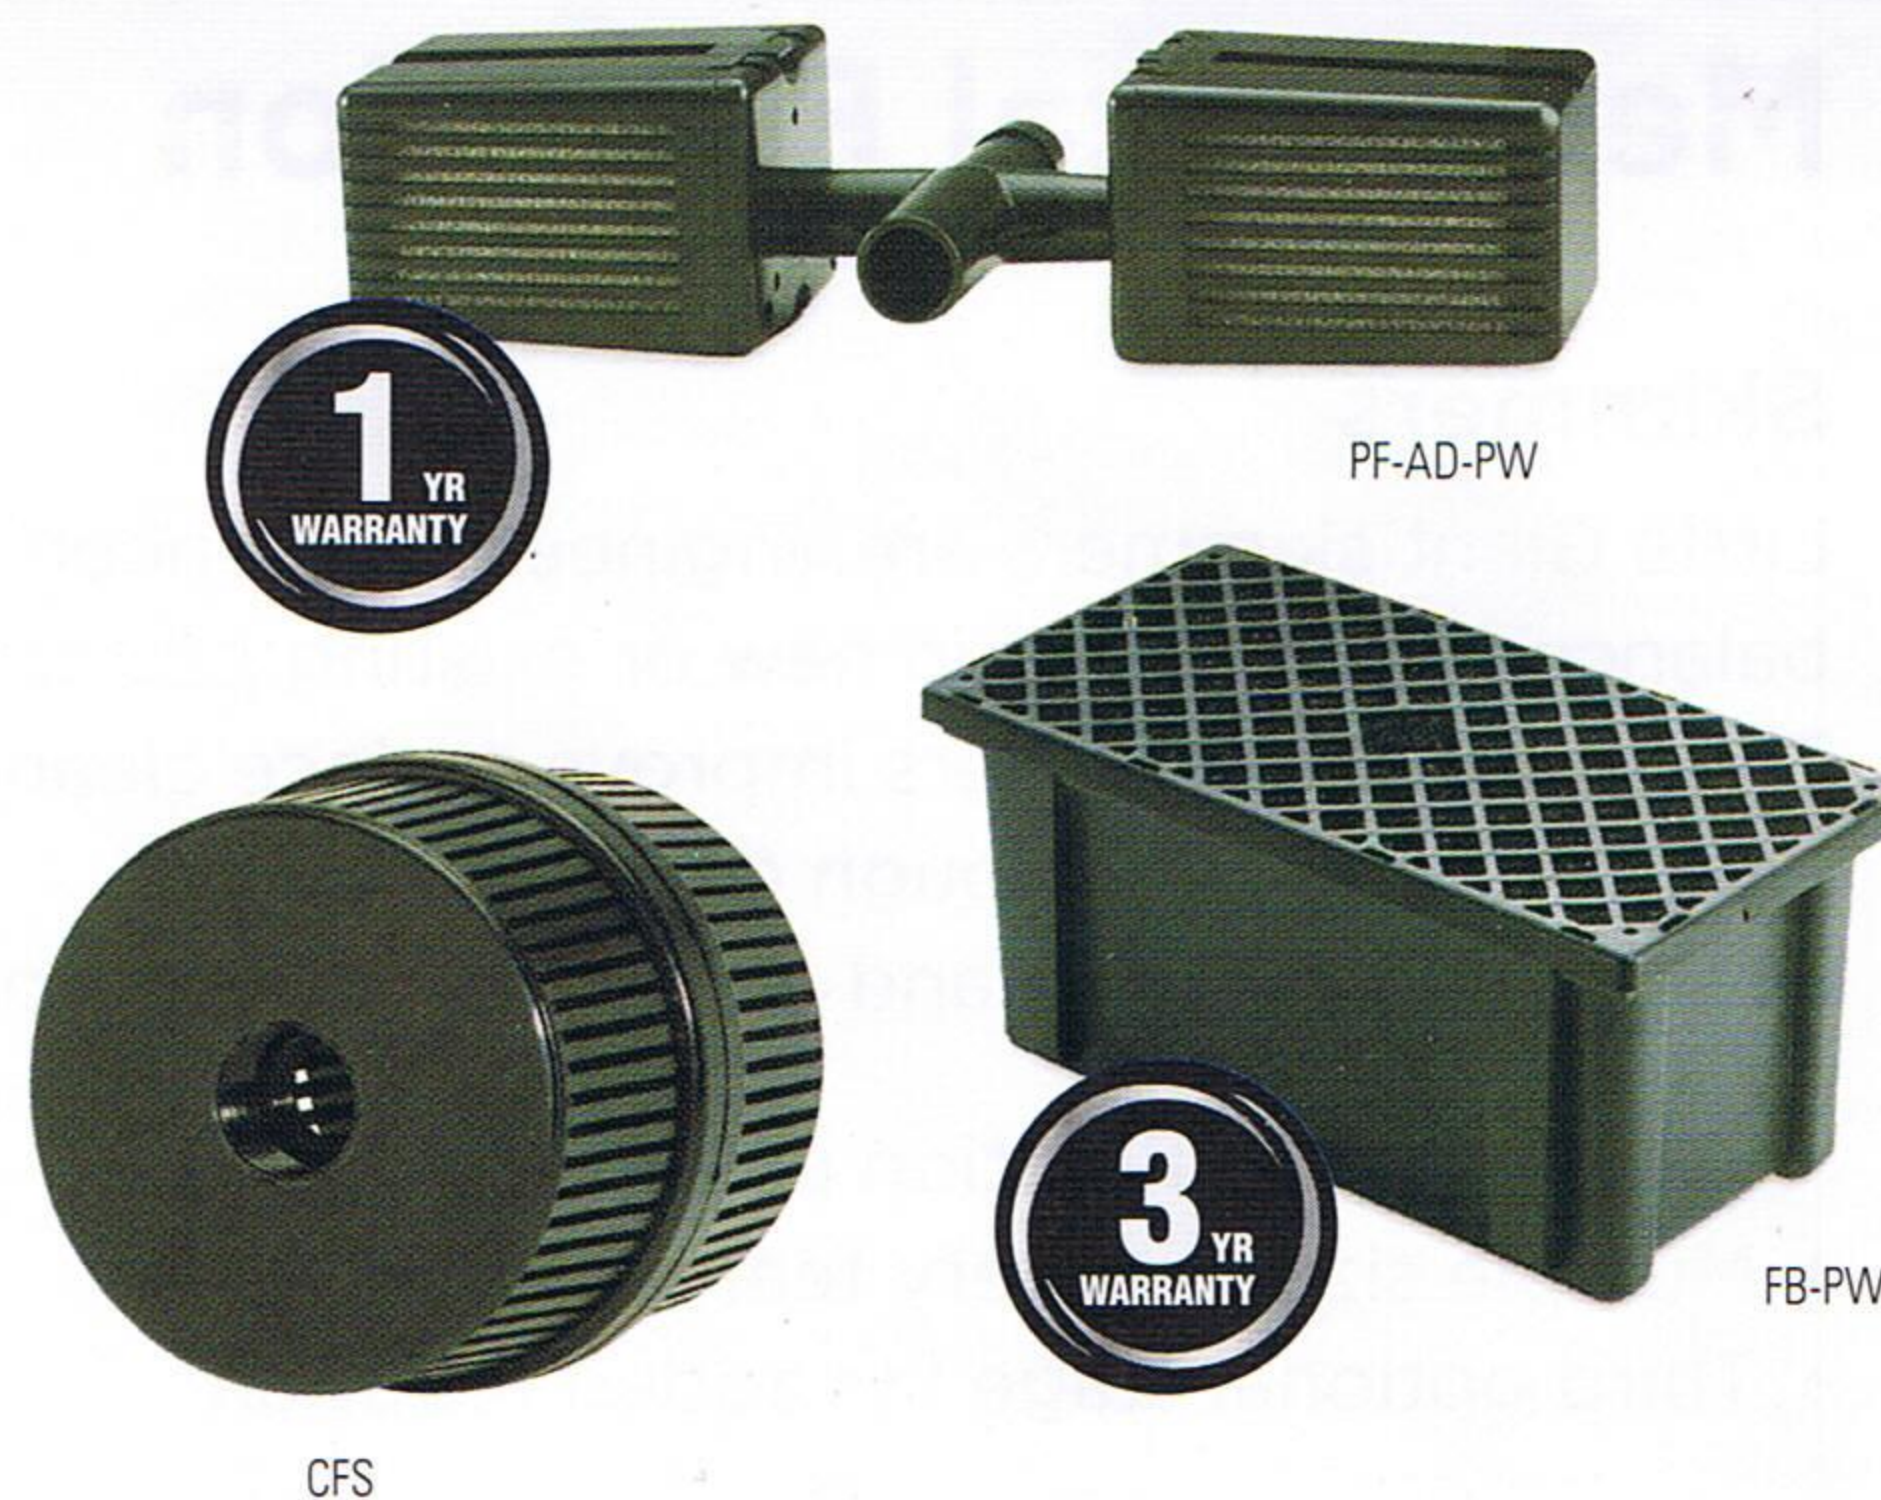

Filtration

Small Mechanical Filtration

Pump Pre-Filters

Mechanical filters clean the water before entering the pump, ensuring your pump runs more efficiently and effectively, with less maintenance. Easy-to-use replacement media take the hassle out of filter maintenance.

- Extends pump life
- Multiple sizes
- Simple replacement media

PUMP PRE-FILTERS	Item Number	Inlet
FB-PW	566108	-
PF-AD-PW	566107	1/2" push on
CFS-170T	517100	1" FNPT
CFS-155T	517506	1/2" and 3/4" FNPT
CFS-100	517505	1/2" push on
TS-1.5	517102	1-1/2" FNPT
TS-2.0	517103	2" FNPT
TS-3.0	517503	3" FNPT

FOUNTAIN SPECIALIST ,INC
226 MAIN STREET
MILFORD ,OHIO 45150
513-831-5717 SINCE 1960

FILTER OPTIONS FOR SOME OF THE SUB.PUMPS. WE ALSO MAKE A CUSTOM FIBERGLASS FILTER BOX W/REMOVEABLE FILTER LID TO ANY SIZE OR SPECIFICATION. INSIDE THE BARREL FILTERS WE ALSO OFFER STAINLESS STEEL SCREENS FOR FINER FILTRATION.